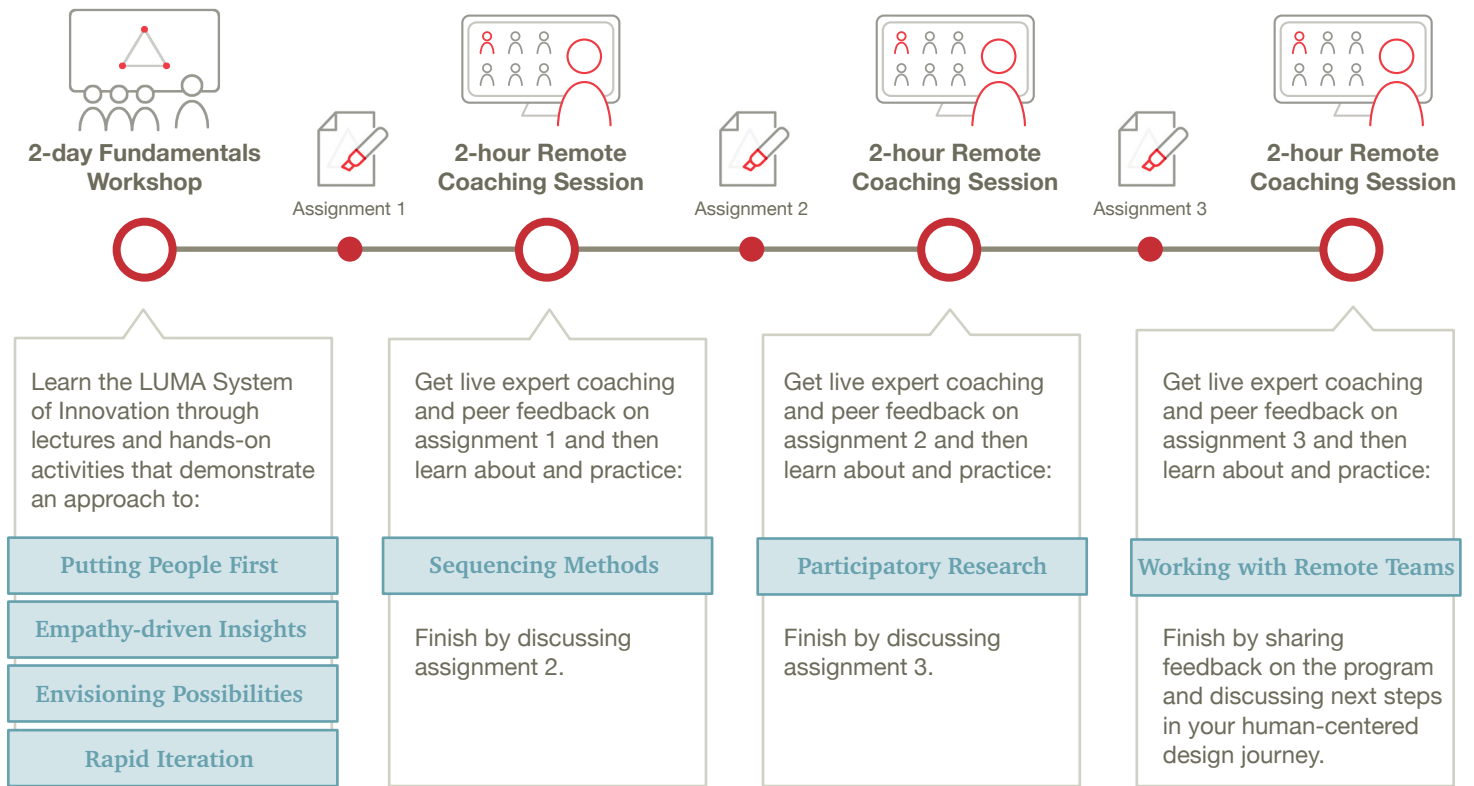

Practitioner Certification Program Overview

Earn LUMA certification as a practitioner of human-centered design by attending and participating in weekly events and completing assignments:

*Each assignment, to be completed in the context of your own work, takes about 1-2 hours.

LUMA Workplace®

Includes a one-year subscription to LUMA Workplace®, a digital platform for learning and applying human-centered design.